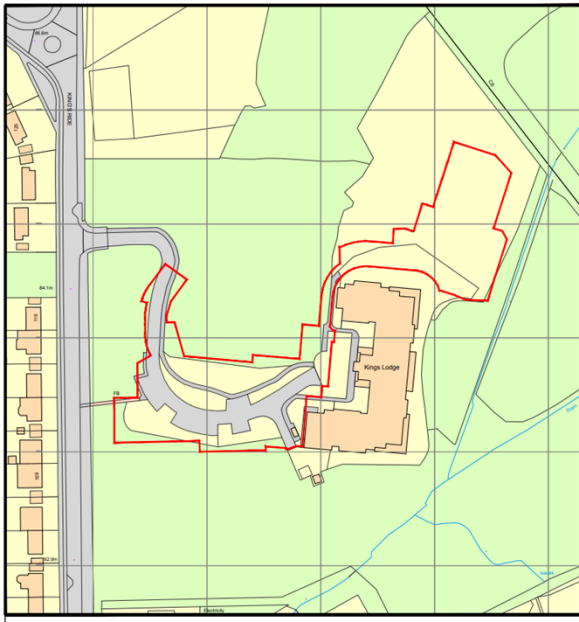

21/0544/FFU – Kings Lodge Care Home, Kings Ride, Camberley

Location Plan

Site layout

Kings Court Care Home - from front

Kings Court Care Home – from rear (Zone 2 in foreground)

View towards Kings Ride (Zone 1)

Kings Ride