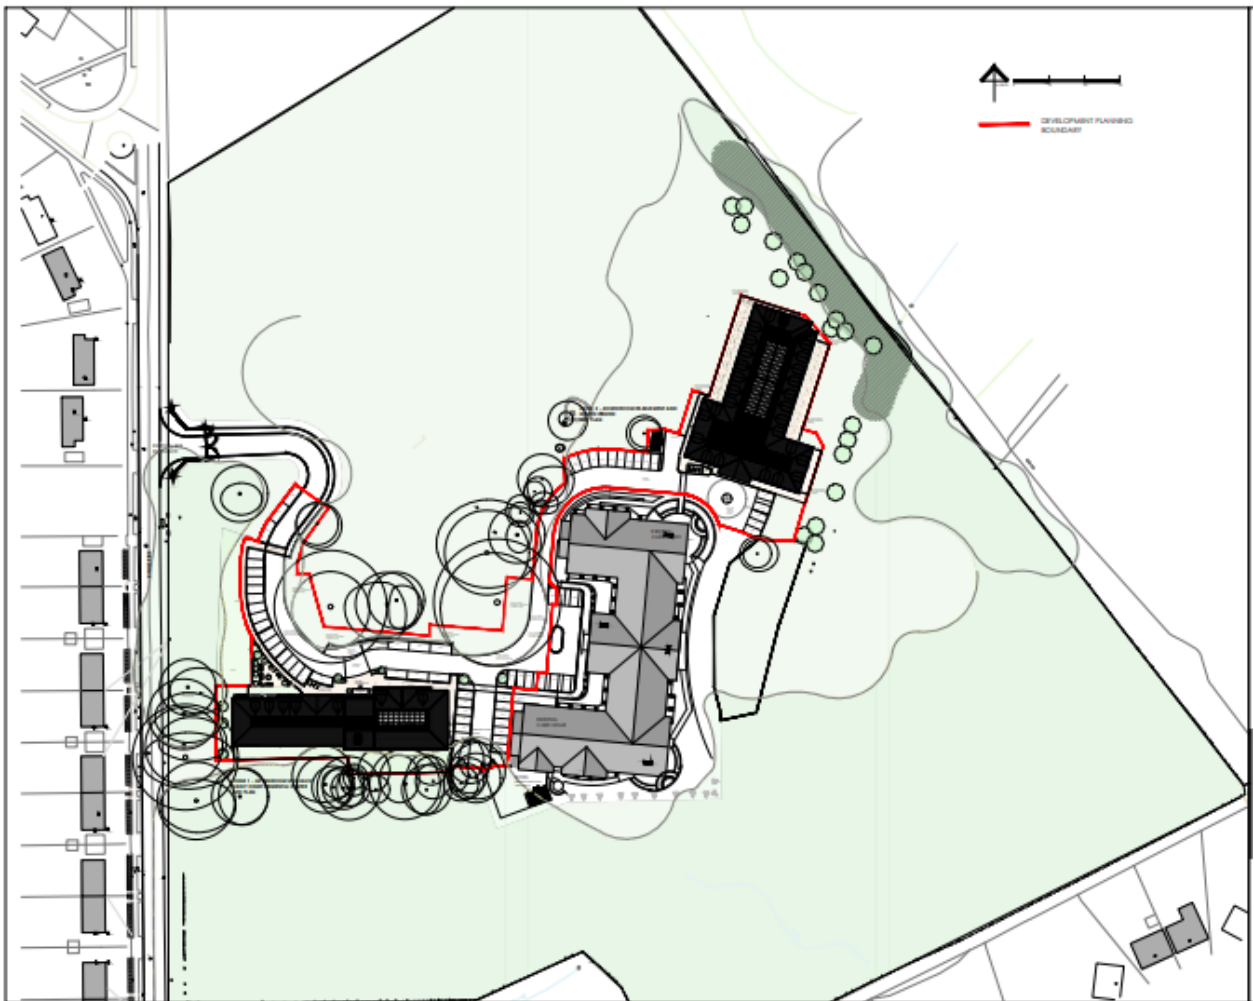

21/0544/FFU – Kings Lodge Care Home, Kings Ride, Camberley

Location Plan

Site layout

Kings Court Care Home - from front

Kings Court Care Home – from rear (Zone 2 in foreground)

View towards Kings Ride (Zone 1)

Kings Ride